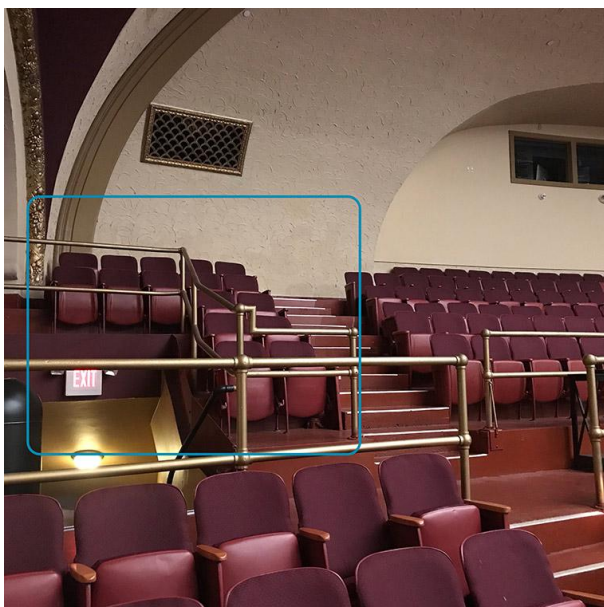

## West Allis Campus - Mask Only Area

We have received a few requests to accommodate a masked-only section of seating for more at-risk congregants. The Senior Leadership Team has decided to create a limited section of seating at our West Allis campus to accommodate this request in this season. This limited seating area may grow over time if demand exceeds capacity. We will be opening this section up beginning on December 19th 2021.

Please see the details below for Location, Entry/Exit, and Offering/Communion Elements:

**Location:** House right balcony. See image:

- Every other row open
- Sectioned off with rope and stanchions

### Entry/Exit

The staircase near the student wing entry will be utilized for the masked-only area. This allows congregants to come and go in a more socially distanced manner. If you would like to use this area, enter the Greenfield Marquee entry, take a right, and you will see the staircase on the left to enter. If you have trouble locating the staircase, please ask any of our Connections Team volunteers and they will be happy to direct you.

### Offering/Communion Elements

For offering, Ushers will not pass buckets in this section. Black boxes at the rear of the Worship Center may be used for dropping off Connect Cards and/or Offerings.

On Communion Sundays, a tray of elements will be available in this section for those that choose to participate in Communion.